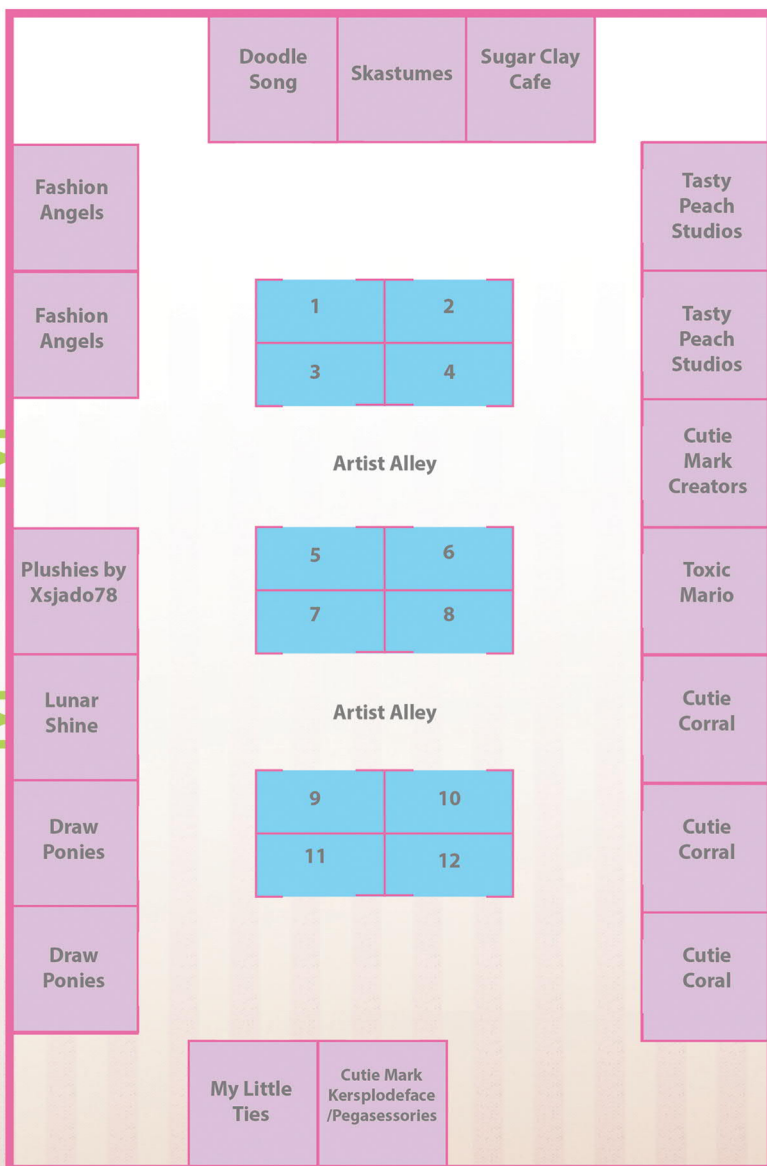

VENDOR & ARTIST HALL

Vendor & Artist Hall Open

Friday (12:30-1:00pm Sponsors / 1:00-7:00pm All)

Saturday (9:30-10:00am Sponsors / 10:00am-6:00pm All)

Sunday (9:30am-10am Sponsors/ 10am - 3 pm All)