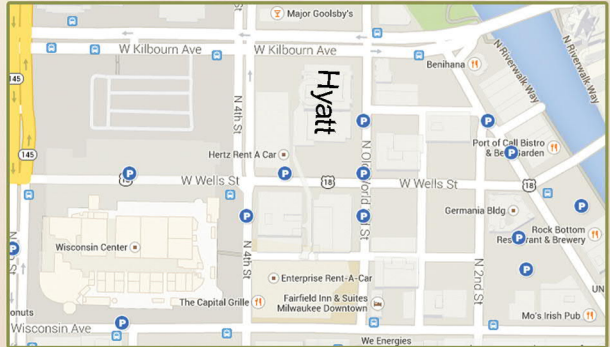

3rd and Wells
215 W. Wells
Milwaukee, WI 53203
Day Parking – \$7.00
Night Parking – \$12.00

310 W. Wisconsin
747 N. Old World 3rd St.
Milwaukee, WI 53203
24 Hours – \$12.00

Thanks A Lot –
843 N. 2nd St.
Milwaukee, WI 53203
All Day – \$8.00
Overnight Parking – \$5.00