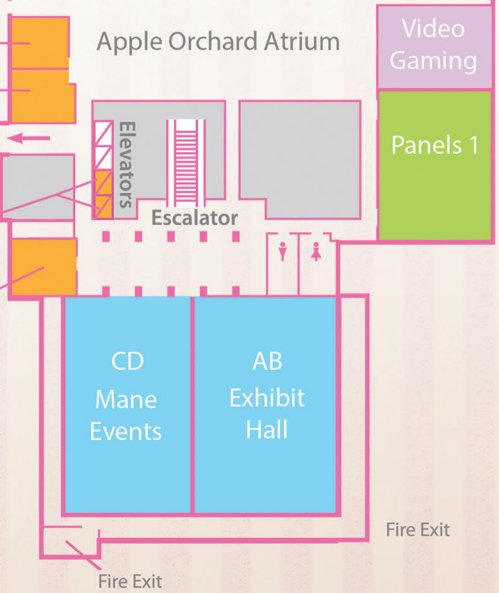

Lots of Luck –
807 N. Plankinton Ave. Milwaukee, WI
53203
All Day – \$8.00
Overnight Parking – \$5.00

HYATT REGENCY MILWAUKEE

First Floor

HYATT REGENCY MILWAUKEE

Second Floor

Hyatt Regency Milwaukee
333 West Kilbourn Avenue
Milwaukee, WI 53203
Phone: (414)276-1234

Check-in: 3:00pm
Check-out: Noon

Customer Service

Have a question? Did you lose something or someone? We have a customer service desk located in the Solomon Juneau room on the second floor of the Hyatt. Customer Service is your connection to the convention. We are here to help guests' maximum enjoyment from their con. All questions, comments, and concerns can be brought to us all weekend.