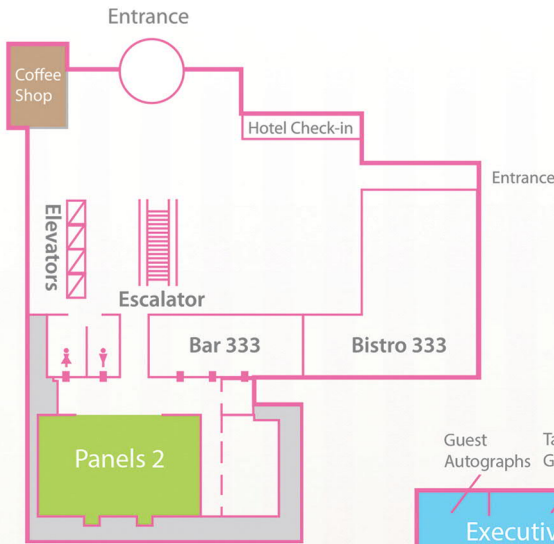

HYATT REGENCY MILWAUKEE

First Floor

HYATT REGENCY MILWAUKEE

Second Floor

Hyatt Regency Milwaukee
333 West Kilbourn Avenue
Milwaukee, WI 53203
Phone: (414)276-1234

Check-in: 3:00pm
Check-out: Noon

Customer Service

Have a question? Did you lose something or someone? We have a customer service desk located in the Solomon Juneau room on the second floor of the Hyatt. Customer Service is your connection to the convention. We are here to help guests' maximum enjoyment from their con. All questions, comments, and concerns can be brought to us all weekend.